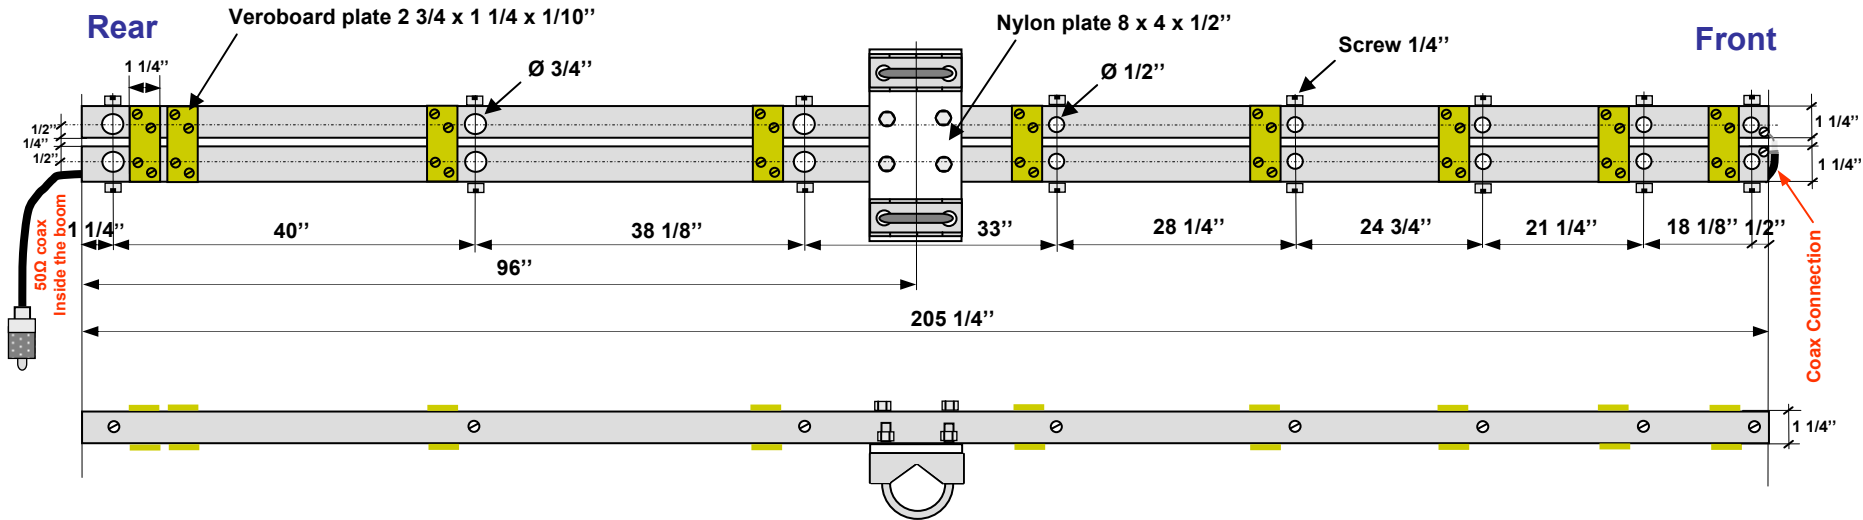

Log-periodic Antenna 10 to 20 meters

Boom Details

Assembly Details

September 7th, 2007 - Philippe Groux, VA2PHI

Log-periodic Antenna 10 to 20 meters

September 7th, 2007 - Philippe Groux, VA2PHI

VA2PHI HF Log-periodic

—◆— 10 mBand