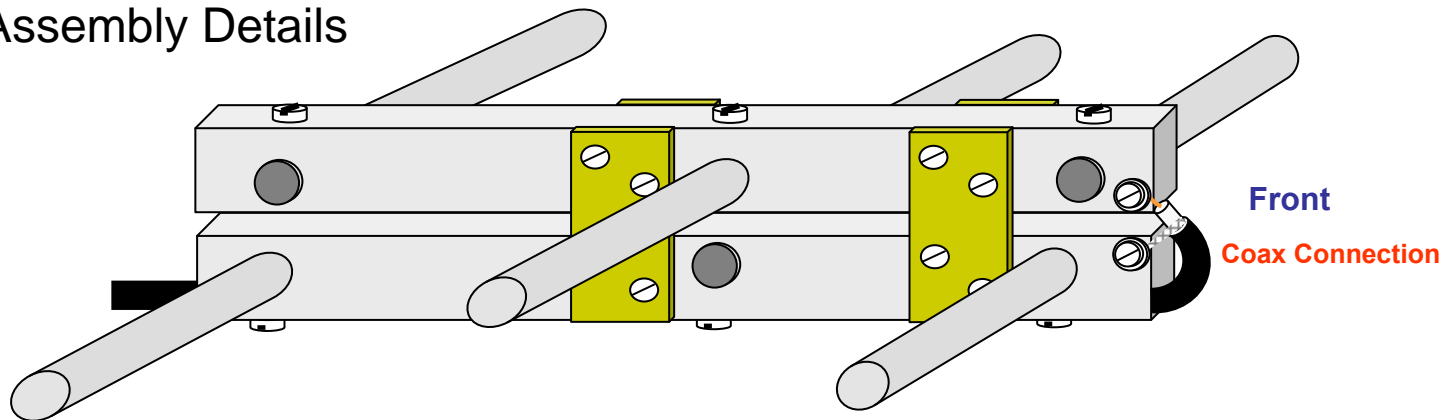

Log-periodic Antenna 10 to 20 meters

Boom Details

Assembly Details

September 7th, 2007 - Philippe Groux, VA2PHI

Log-periodic Antenna 10 to 20 meters

September 7th, 2007 - Philippe Groux, VA2PHI

VA2PHI HF Log-periodic