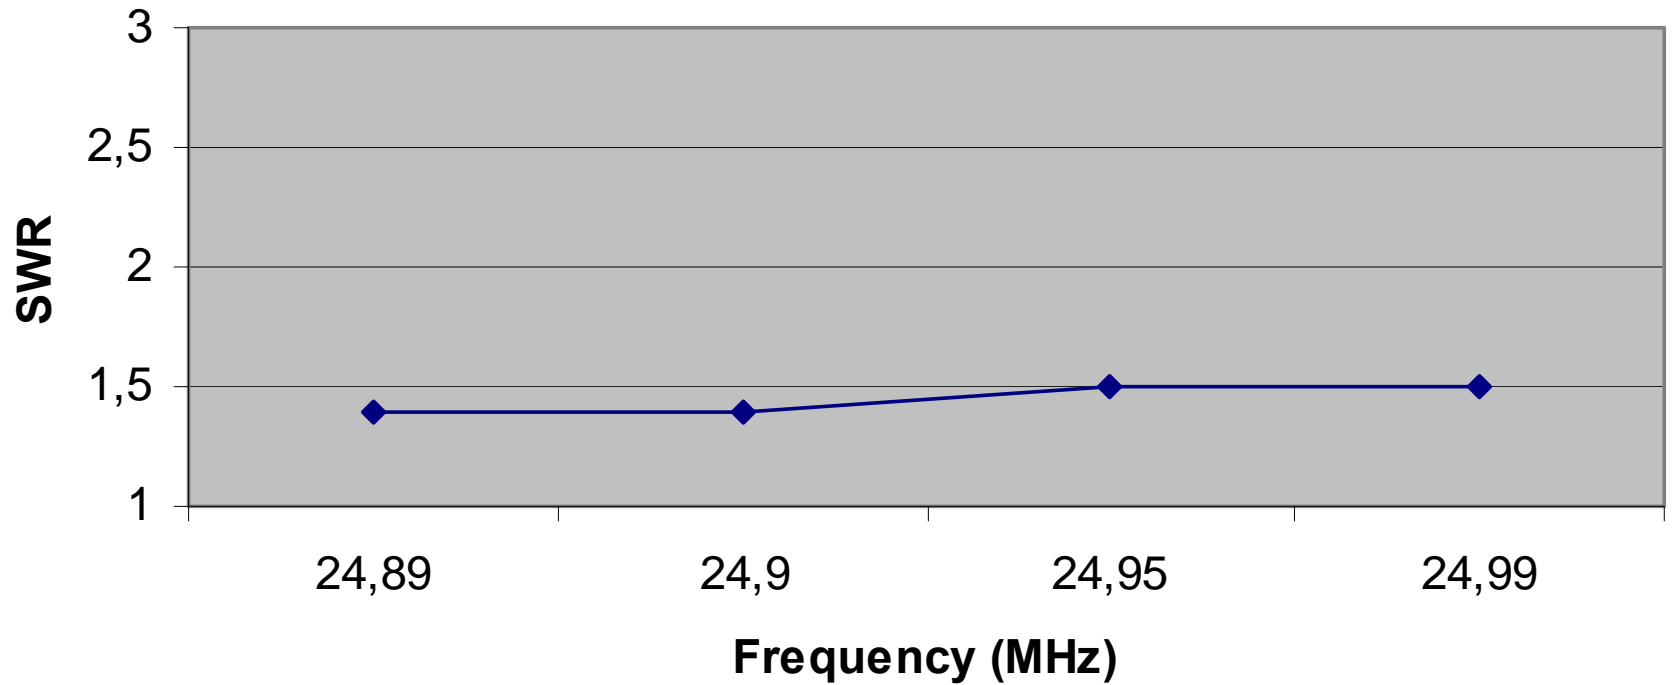

Log-periodic Antenna 10 to 20 meters

Boom Details

Assembly Details

September 7th, 2007 - Philippe Groux, VA2PHI

Log-periodic Antenna 10 to 20 meters

September 7th, 2007 - Philippe Groux, VA2PHI

VA2PHI HF Log-periodic

—◆— 20 meters Band

VA2PHI HF Log-periodic

—◆— 17 m Band

VA2PHI HF Log-periodic

—◆— 15 m Band

VA2PHI HF Log-periodic

—◆— 12 m Band

VA2PHI HF Log-periodic

—◆— 10 mBand