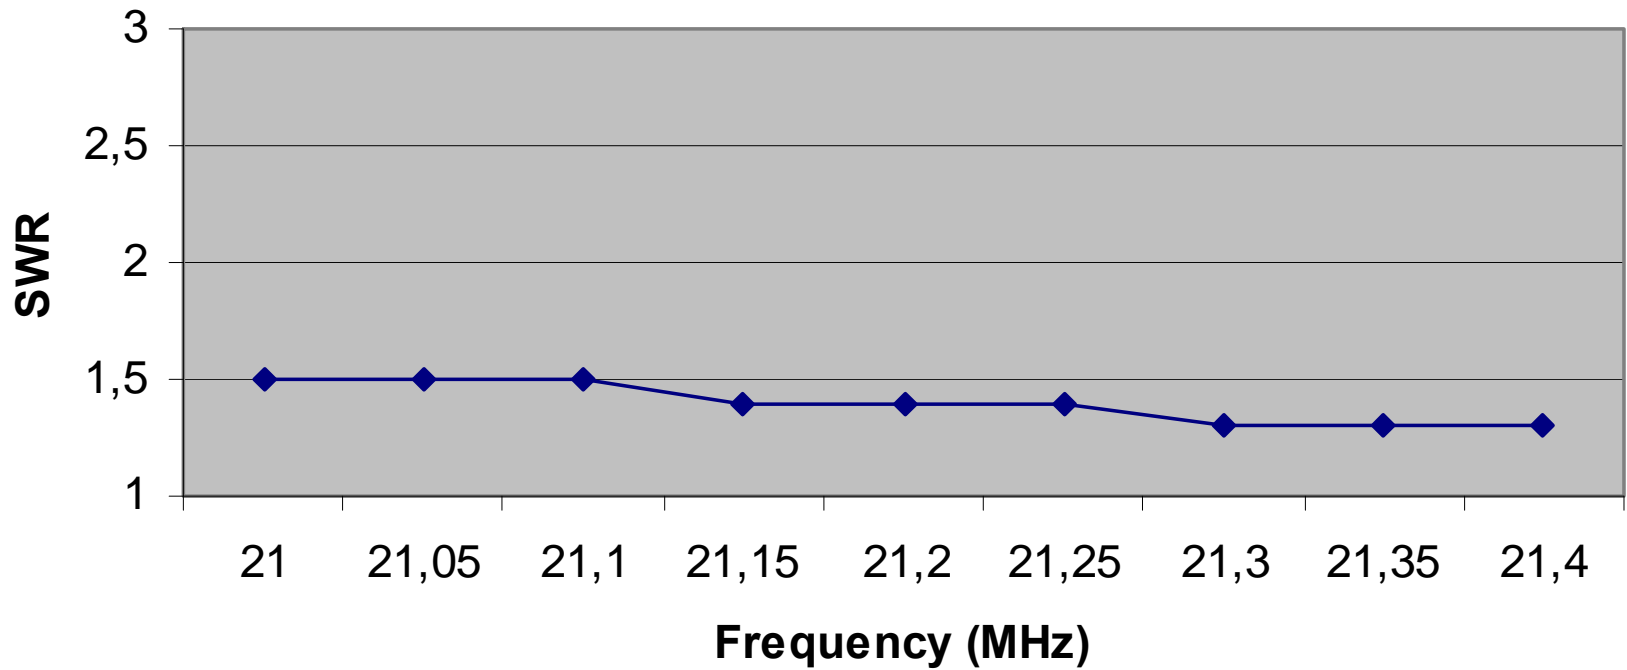

Log-periodic Antenna 10 to 20 meters

Boom Details

Assembly Details

September 7th, 2007 - Philippe Groux, VA2PHI

Log-periodic Antenna 10 to 20 meters

September 7th, 2007 - Philippe Groux, VA2PHI

VA2PHI HF Log-periodic

—◆— 20 meters Band

VA2PHI HF Log-periodic

—◆— 17 m Band

VA2PHI HF Log-periodic

—◆— 15 m Band

VA2PHI HF Log-periodic

—◆— 12 m Band

VA2PHI HF Log-periodic

—◆— 10 mBand