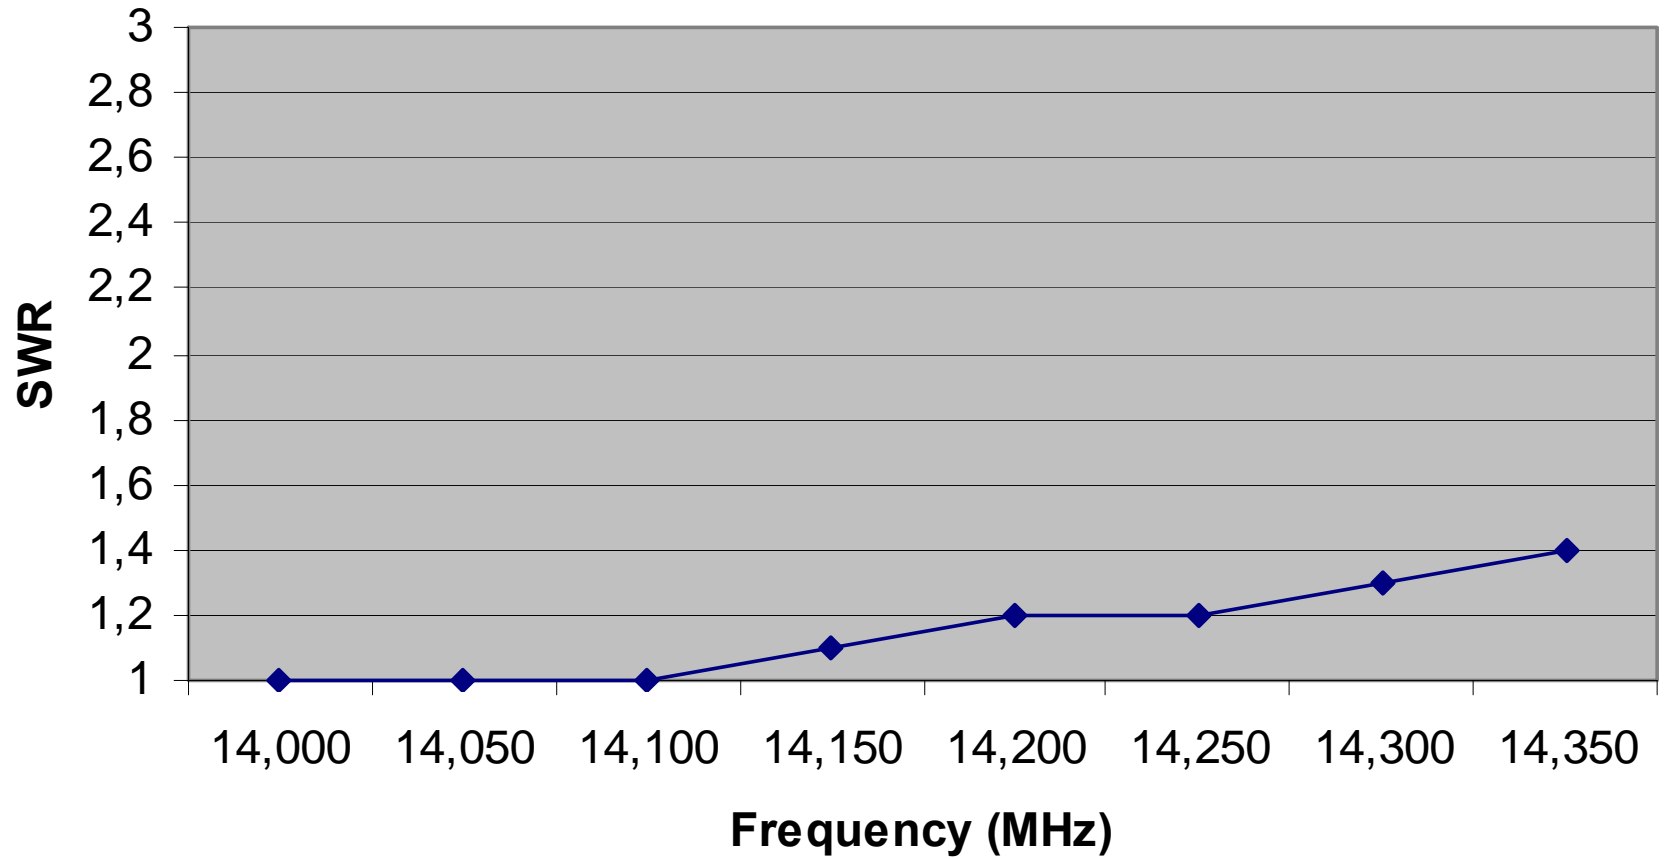

Log-periodic Antenna 10 to 20 meters

Boom Details

Assembly Details

September 7th, 2007 - Philippe Groux, VA2PHI

Log-periodic Antenna 10 to 20 meters

September 7th, 2007 - Philippe Groux, VA2PHI

VA2PHI HF Log-periodic

—◆— 20 meters Band

VA2PHI HF Log-periodic

—◆— 17 m Band

VA2PHI HF Log-periodic

—◆— 15 m Band

VA2PHI HF Log-periodic

—◆— 12 m Band

VA2PHI HF Log-periodic

—◆— 10 mBand