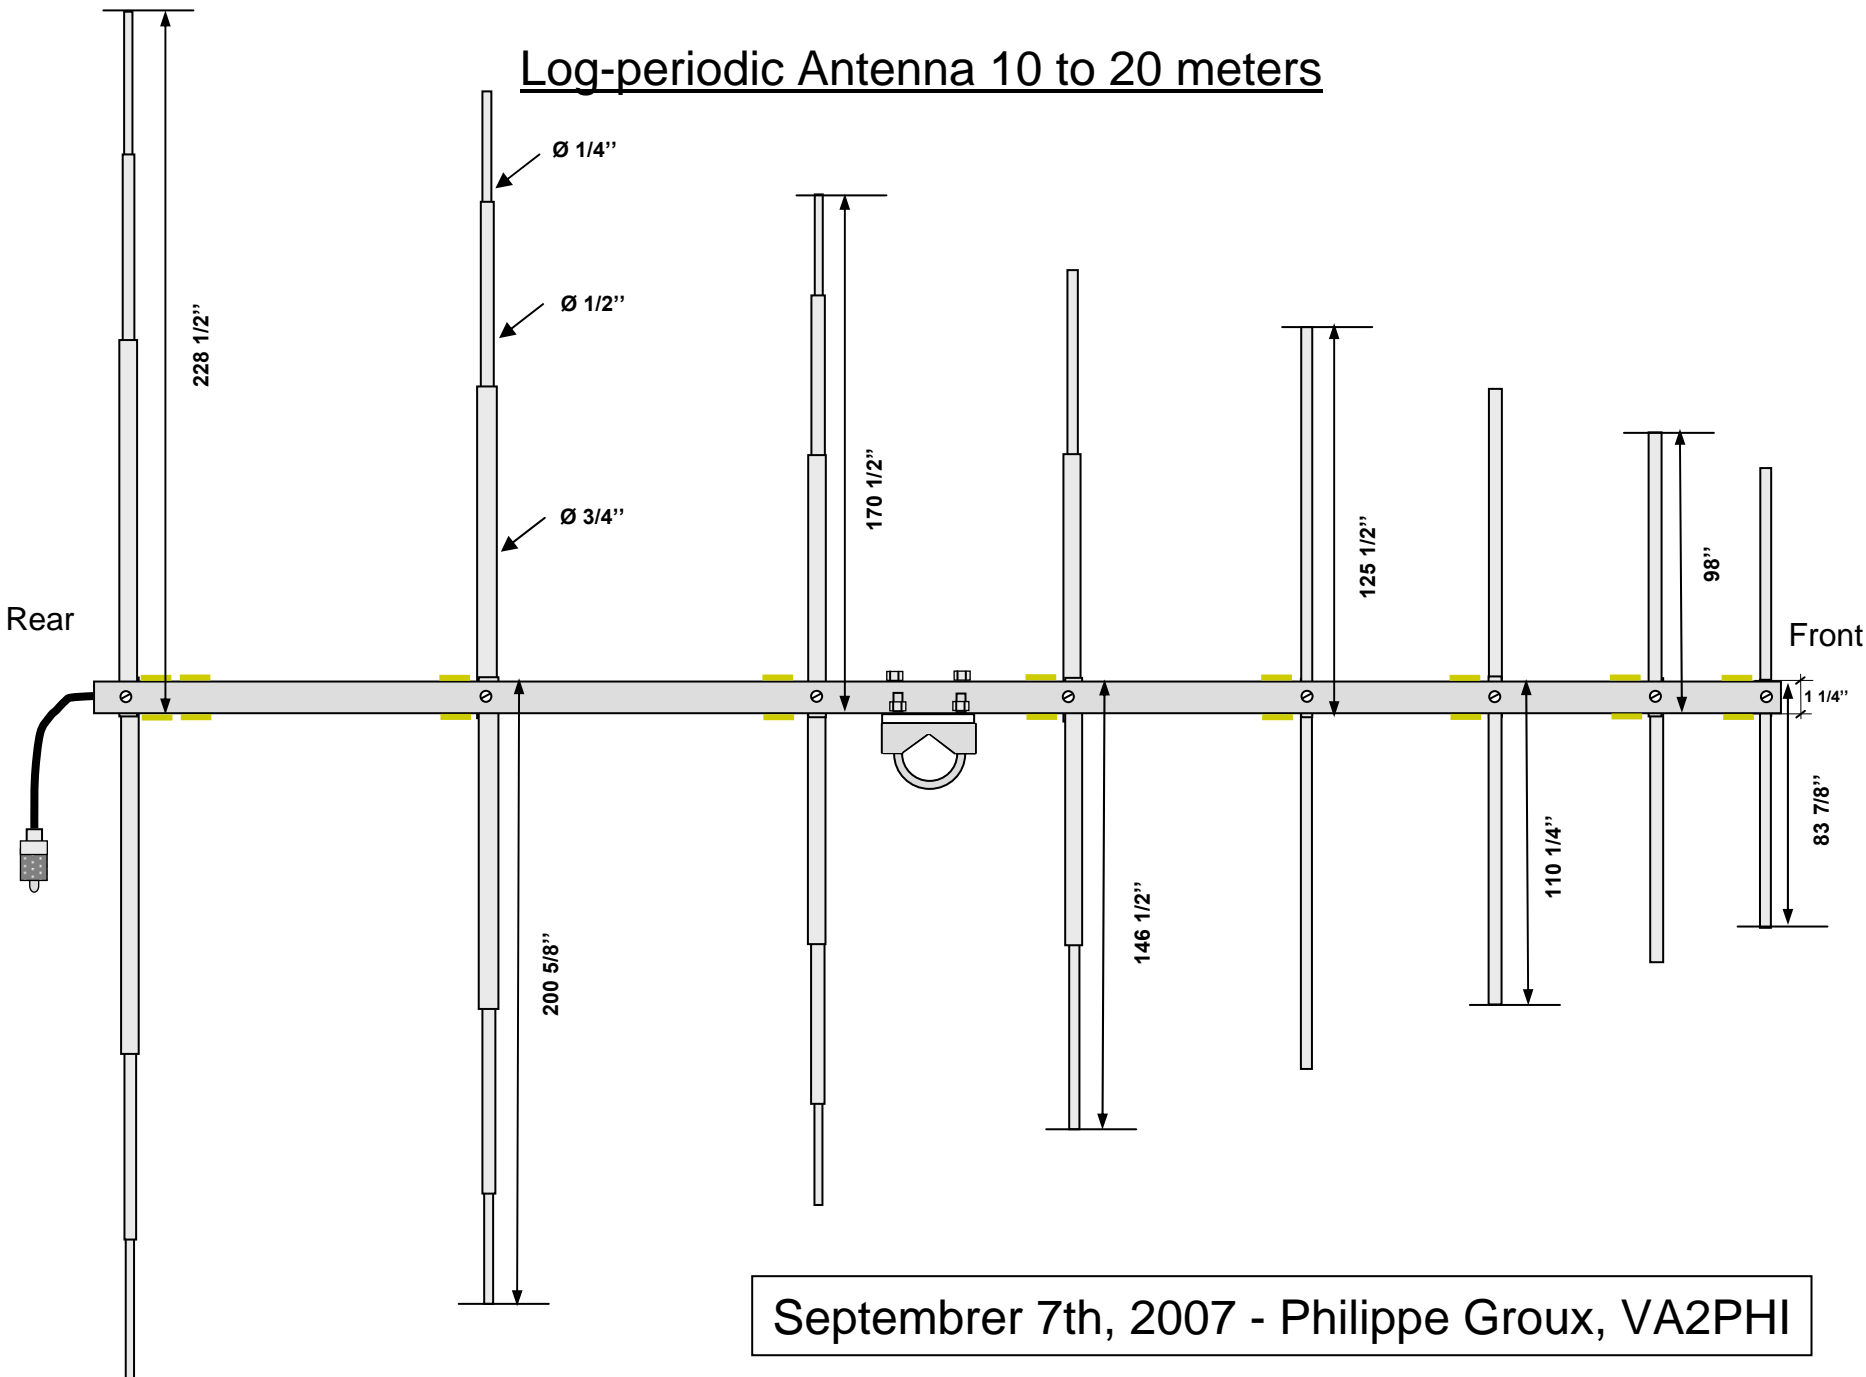

Log-periodic Antenna 10 to 20 meters

Boom Details

Assembly Details

September 7th, 2007 - Philippe Groux, VA2PHI

Log-periodic Antenna 10 to 20 meters

September 7th, 2007 - Philippe Groux, VA2PHI

VA2PHI HF Log-periodic

—◆— 20 meters Band

VA2PHI HF Log-periodic

—◆— 17 m Band

VA2PHI HF Log-periodic

—◆— 15 m Band

VA2PHI HF Log-periodic

—◆— 12 m Band

VA2PHI HF Log-periodic

—◆— 10 mBand