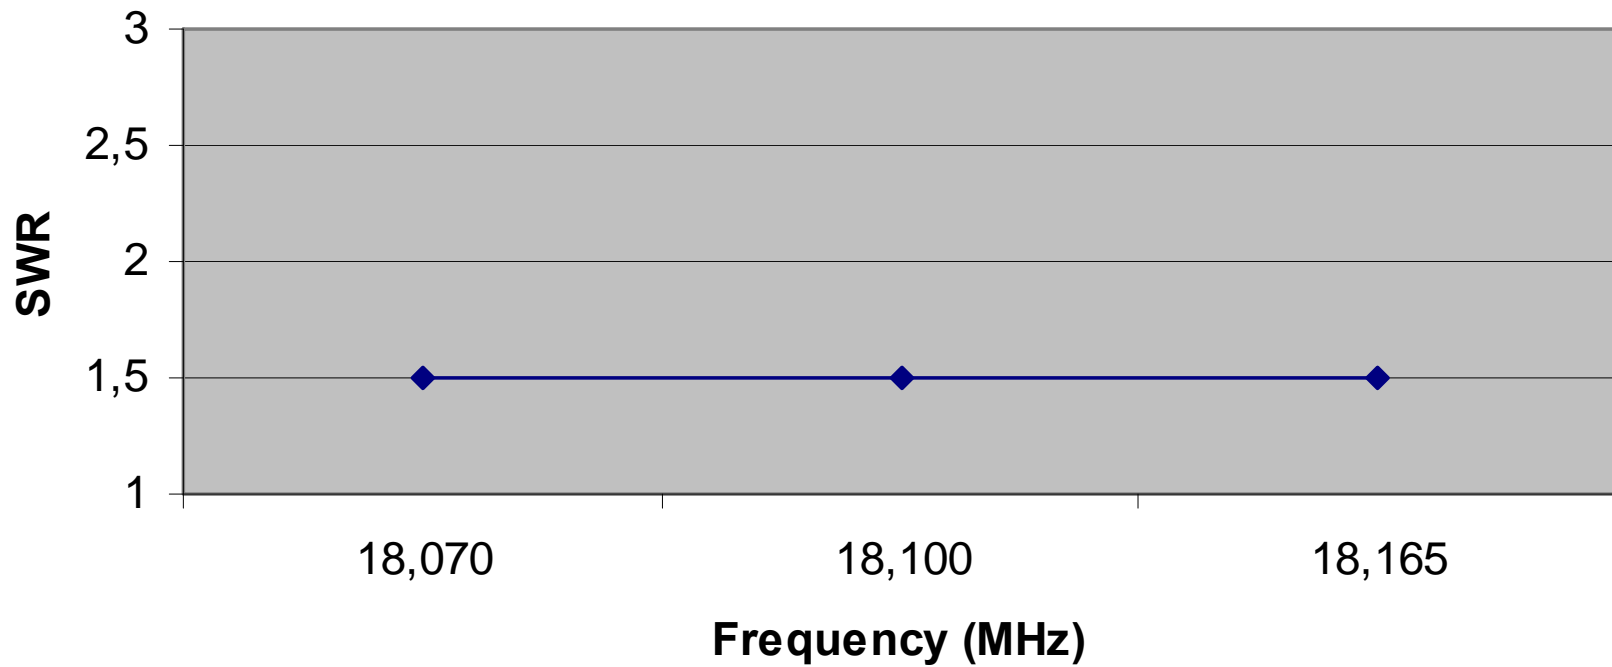

Log-periodic Antenna 10 to 20 meters

Boom Details

Assembly Details

September 7th, 2007 - Philippe Groux, VA2PHI

Log-periodic Antenna 10 to 20 meters

September 7th, 2007 - Philippe Groux, VA2PHI

VA2PHI HF Log-periodic

—◆— 20 meters Band

VA2PHI HF Log-periodic

—◆— 17 m Band

VA2PHI HF Log-periodic

—◆— 15 m Band

VA2PHI HF Log-periodic

—◆— 12 m Band

VA2PHI HF Log-periodic

—◆— 10 mBand