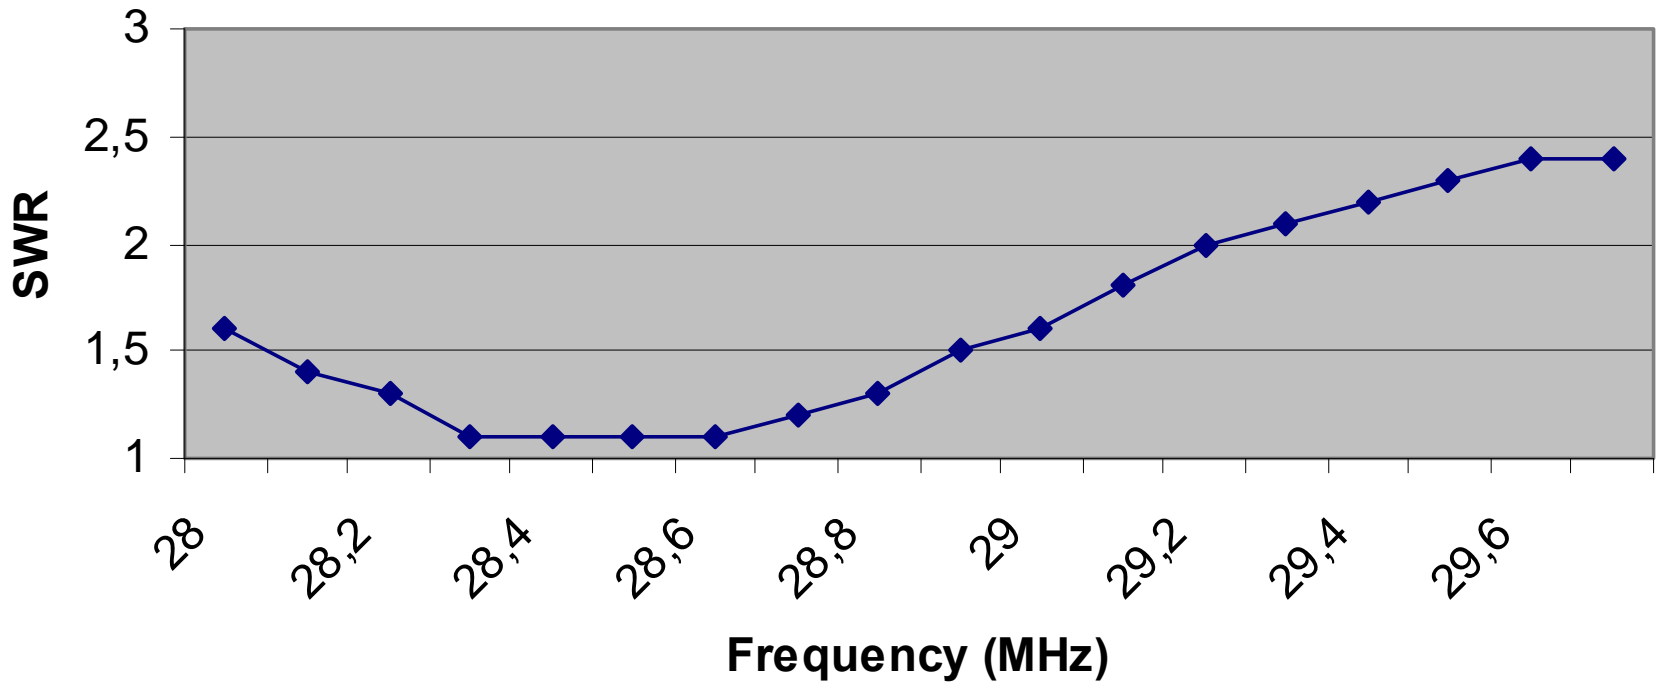

Log-periodic Antenna 10 to 20 meters

Boom Details

Assembly Details

September 7th, 2007 - Philippe Groux, VA2PHI

Log-periodic Antenna 10 to 20 meters

September 7th, 2007 - Philippe Groux, VA2PHI

VA2PHI HF Log-periodic

—◆— 20 meters Band

VA2PHI HF Log-periodic

—◆— 17 m Band

VA2PHI HF Log-periodic

—◆— 15 m Band

VA2PHI HF Log-periodic

—◆— 12 m Band

VA2PHI HF Log-periodic

—◆— 10 mBand